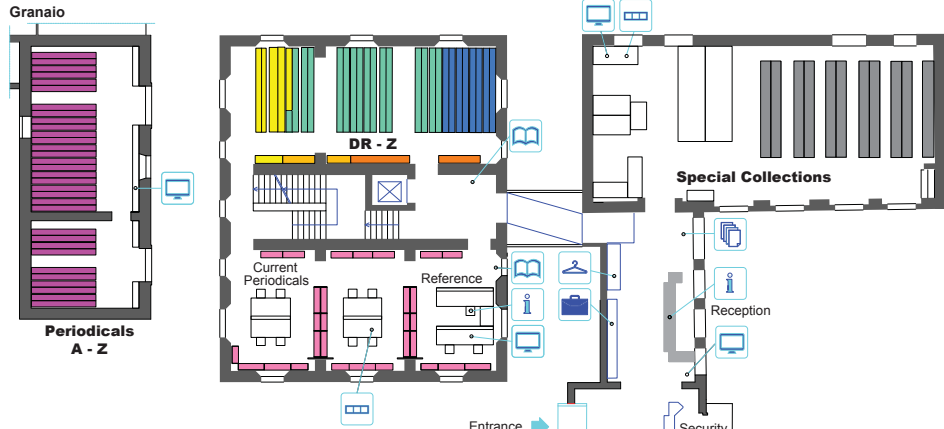

# Biblioteca Berenson

- Informazioni  
Information
- Deposito borse  
Bag storage
- Computer  
Terminal
- Guardaroba  
Wardrobe
- Scanner  
Scanner
- Lettore microform  
Microform reader
- Carrello restituzione libri  
Book return cart
- WC

Please ask at the Reception desk for the following sections:

Da richiedere alla Reception:

- Asian and Islamic Collection
- Deposit
- House
- Papiniana

Please ask at the Ahmanson Reading Room desk for the following sections:

## GROUND FLOOR

## FIRST FLOOR